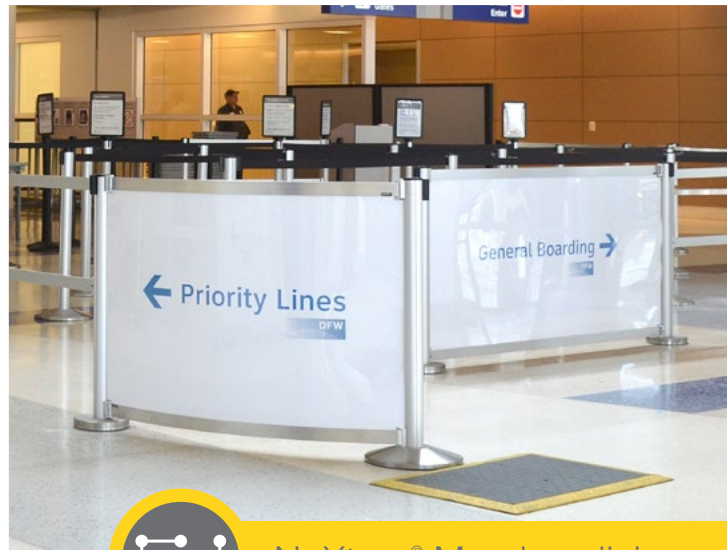

NeXtrac® Rigid Rail Signage

Brand or message between the rails.

Please call for graphics specifications or a quote for your custom signage.

1-888-285-8605

Related Products:

Beltrac® Retractable-belt Posts

Custom Belt Imprinting

NeXtrac® In-Line Merchandising Table

NeXtrac® In-Line Merchandising

NeXtrac® Merchandising

Rigid Rail

A modern, structural option for queues or barriers.

Features & Benefits:

- Rigid Rails give your queue a sleek, modern appearance, and provide the option of adding in-line signage between the rails.
- Our patented hinge grip allows the rail to be positioned at any angle.