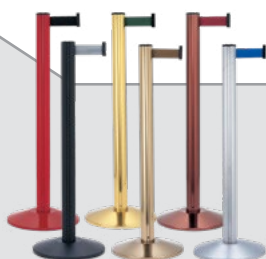

NeXtrac® Rigid Rail Signage

Brand or message between the rails.

Please call for graphics specifications or a quote for your custom signage.

1-888-285-8605

Related Products:

Beltrac® Retractable-belt Posts

Custom Belt Imprinting

NeXtrac® In-Line Merchandising Table

NeXtrac® In-Line Merchandising

NeXtrac® Merchandising

Rigid Rail

A modern, structural option for queues or barriers.

Features & Benefits:

- Rigid Rails give your queue a sleek, modern appearance, and provide the option of adding in-line signage between the rails.
- Our patented hinge grip allows the rail to be positioned at any angle.

DESCRIPTION	PART NUMBER	AVAILABLE FINISHES
4-ft. Straight Rigid Rail	50-RRA100/4	Camera Finish (satin): /C Wrinkle Black: /WB
4-ft. Curved Rigid Rail	50-CRA100/4	
6-ft. Straight Rigid Rail	50-RRA100/6	